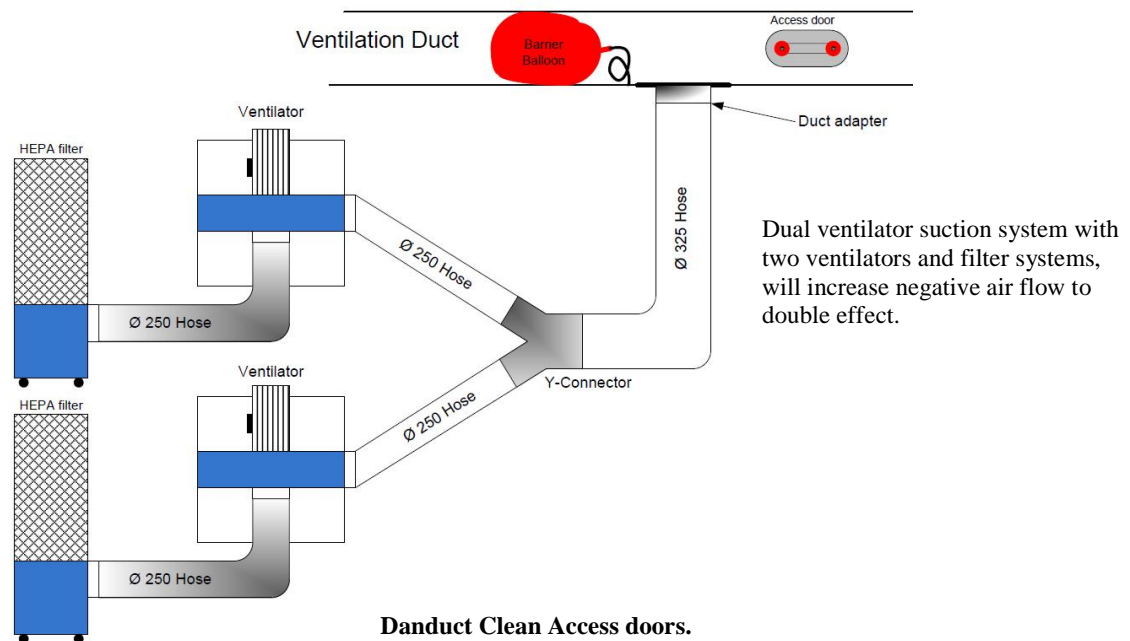

Danduct Clean Barrier balloons.

Barrier balloons made of strong rubber balloon with a nylon cover provides an effective method to temporarily isolate parts of ductwork where extraction/cleaning is performed. The nylon cover protects against screws, sharp edges and pop rivets in ducts. Balloons are available from \varnothing 100mm to \varnothing 2000mm

(*) Available from stock

Round duct adapter for circular duct

Flat duct adapter for rectangular duct

Y-connectors for double ventilator system

Danduct Clean Access doors.

Access opening ø50mm

Access doors for circular and rectangular duct

| Item number | Description | |
|----------------|---|----------------|
| Item: 58000020 | Small access opening ø 50mm | |
| Item number | Round ducts dia | Access opening |
| Item: 58000021 | Duct dia ø130mm | 200 x 100mm |
| Item: 58000022 | Duct dia ø156mm | |
| Item: 58000023 | Duct dia ø280mm | 300 x 200mm |
| Item: 58000024 | Duct dia ø315mm | |
| Item: 58000025 | Duct dia ø400mm | |
| Item: 58000026 | Duct dia ø500mm | |
| Item: 58000027 | Duct dia ø400mm | 400 x 300mm |
| Item: 58000028 | Duct dia ø450mm | |
| Item: 58000029 | Duct dia ø500mm | |
| Item: 58000030 | Duct dia ø630mm | |
| Item: 58000031 | Duct dia ø710mm | |
| Item: 58000032 | Duct dia ø800mm | |
| Item: 58000033 | Duct dia ø900mm | |
| Item: 58000034 | Duct dia ø560mm | 500 x 400mm |
| Item: 58000035 | Duct dia ø630mm | |
| Item: 58000036 | Duct dia ø710mm | |
| Item: 58000037 | Duct dia ø800mm | |
| Item: 58000038 | Duct dia ø900mm | |
| Item number | Square/Rectangular ducts (Access opening) | |
| Item: 58000010 | 200 x 100mm | |
| Item: 58000001 | 300 x 150mm | |
| Item: 58000011 | 300 x 200mm | |
| Item: 58000012 | 400 x 200mm | |
| Item: 58000002 | 400 x 300mm | |
| Item: 58000003 | 500 x 400mm | |