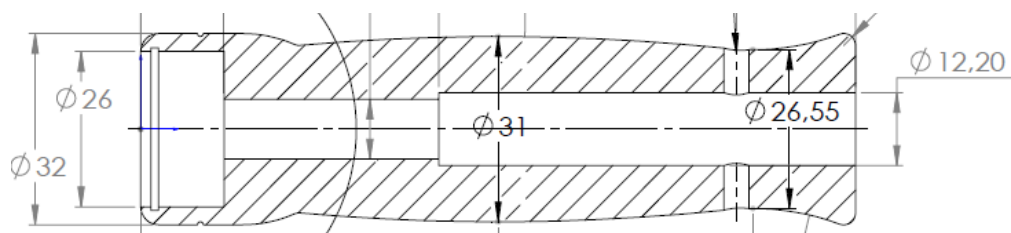

PD5 Repair

Kit

Prod. no.	Product	Pcs.
59615107	PD5 - Orange hose per meter	1
59615106	PD5 - Innercore shaft 6mm per meter	2
59615105	PD5 - Retaining ring (motor end)	3
59615104	PD5 - Bearing (motor end)	4
59615103	PD5 - Coupling for the shaft 6mm (motor end)	5
59615108	PD5 - Handle (motor end)	6
59615102	PD5 - Bush for hose (brush end)	7
59615101	PD5 - Connector for the brush	8