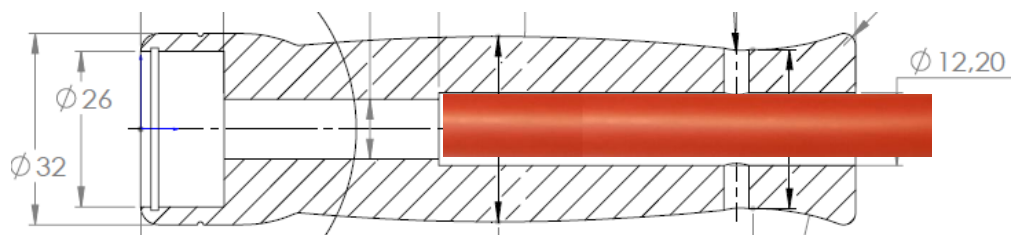

PD5 Repair

Kit

Prod. no.	Product	Pcs.
59615107	PD5 - Orange hose per meter	1
59615106	PD5 - Innercore shaft 6mm per meter	2
59615105	PD5 - Retaining ring (motor end)	3
59615104	PD5 - Bearing (motor end)	4
59615103	PD5 - Coupling for the shaft 6mm (motor end)	5
59615108	PD5 - Handle (motor end)	6
59615102	PD5 - Bush for hose (brush end)	7
59615101	PD5 - Connector for the brush	8