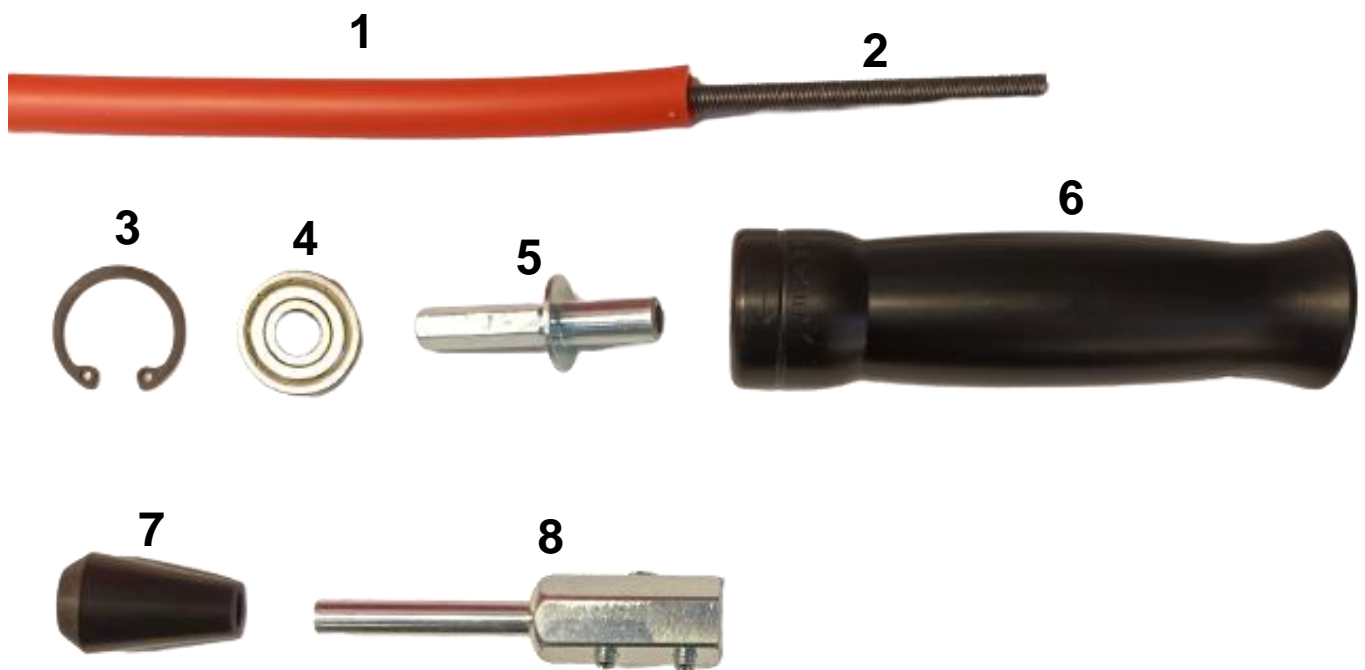

PD5 Repair

Kit

Prod. no.	Product	Pcs.
59615107	PD5 - Orange hose per meter	1
59615106	PD5 - Innercore shaft 6mm per meter	2
59615105	PD5 - Retaining ring (motor end)	3
59615104	PD5 - Bearing (motor end)	4
59615103	PD5 - Coupling for the shaft 6mm (motor end)	5
59615108	PD5 - Handle (motor end)	6
59615102	PD5 - Bush for hose (brush end)	7
59615101	PD5 - Connector for the brush	8

Justering